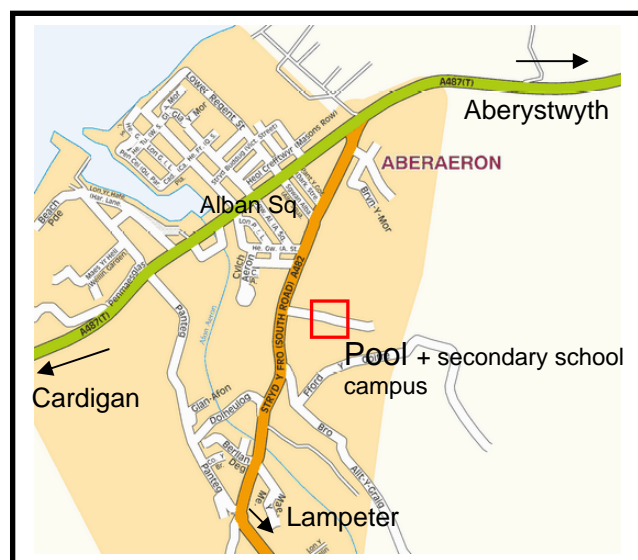

January 2008

School holidays

10.30-12.00pm **Fun Session**
1.00-3.30pm **Public Swim**

Plus Childrens' lessons and activities,
inflatable and usual early
morning, evening and weekend
timetable.

For all enquiries:
Lessons (children, adults),
swimming club and
private bookings...

Please ring the manager,

Martine Branford

01545 570871

Email: Aberaeron.pool@tiscali.co.uk

Full disabled facilities

Sauna

ABERAERON SWIMMING POOL

COMPREHENSIVE SCHOOL CAMPUS
SOUTH ROAD
ABERAERON
SA46 0DT
TELEPHONE
01545 570871

[www.aberaeron
swimmingpool.co.uk](http://www.aberaeron
swimmingpool.co.uk)